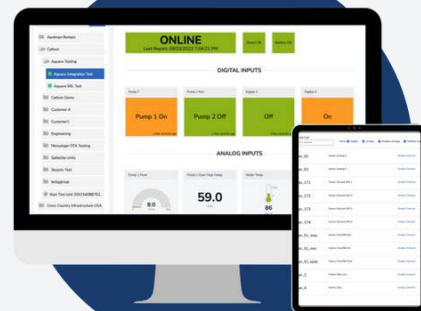

WET WELL #2

CELLULAR OR SATELLITE DATA COMMUNICATION

REMOTEIQ™ WATER